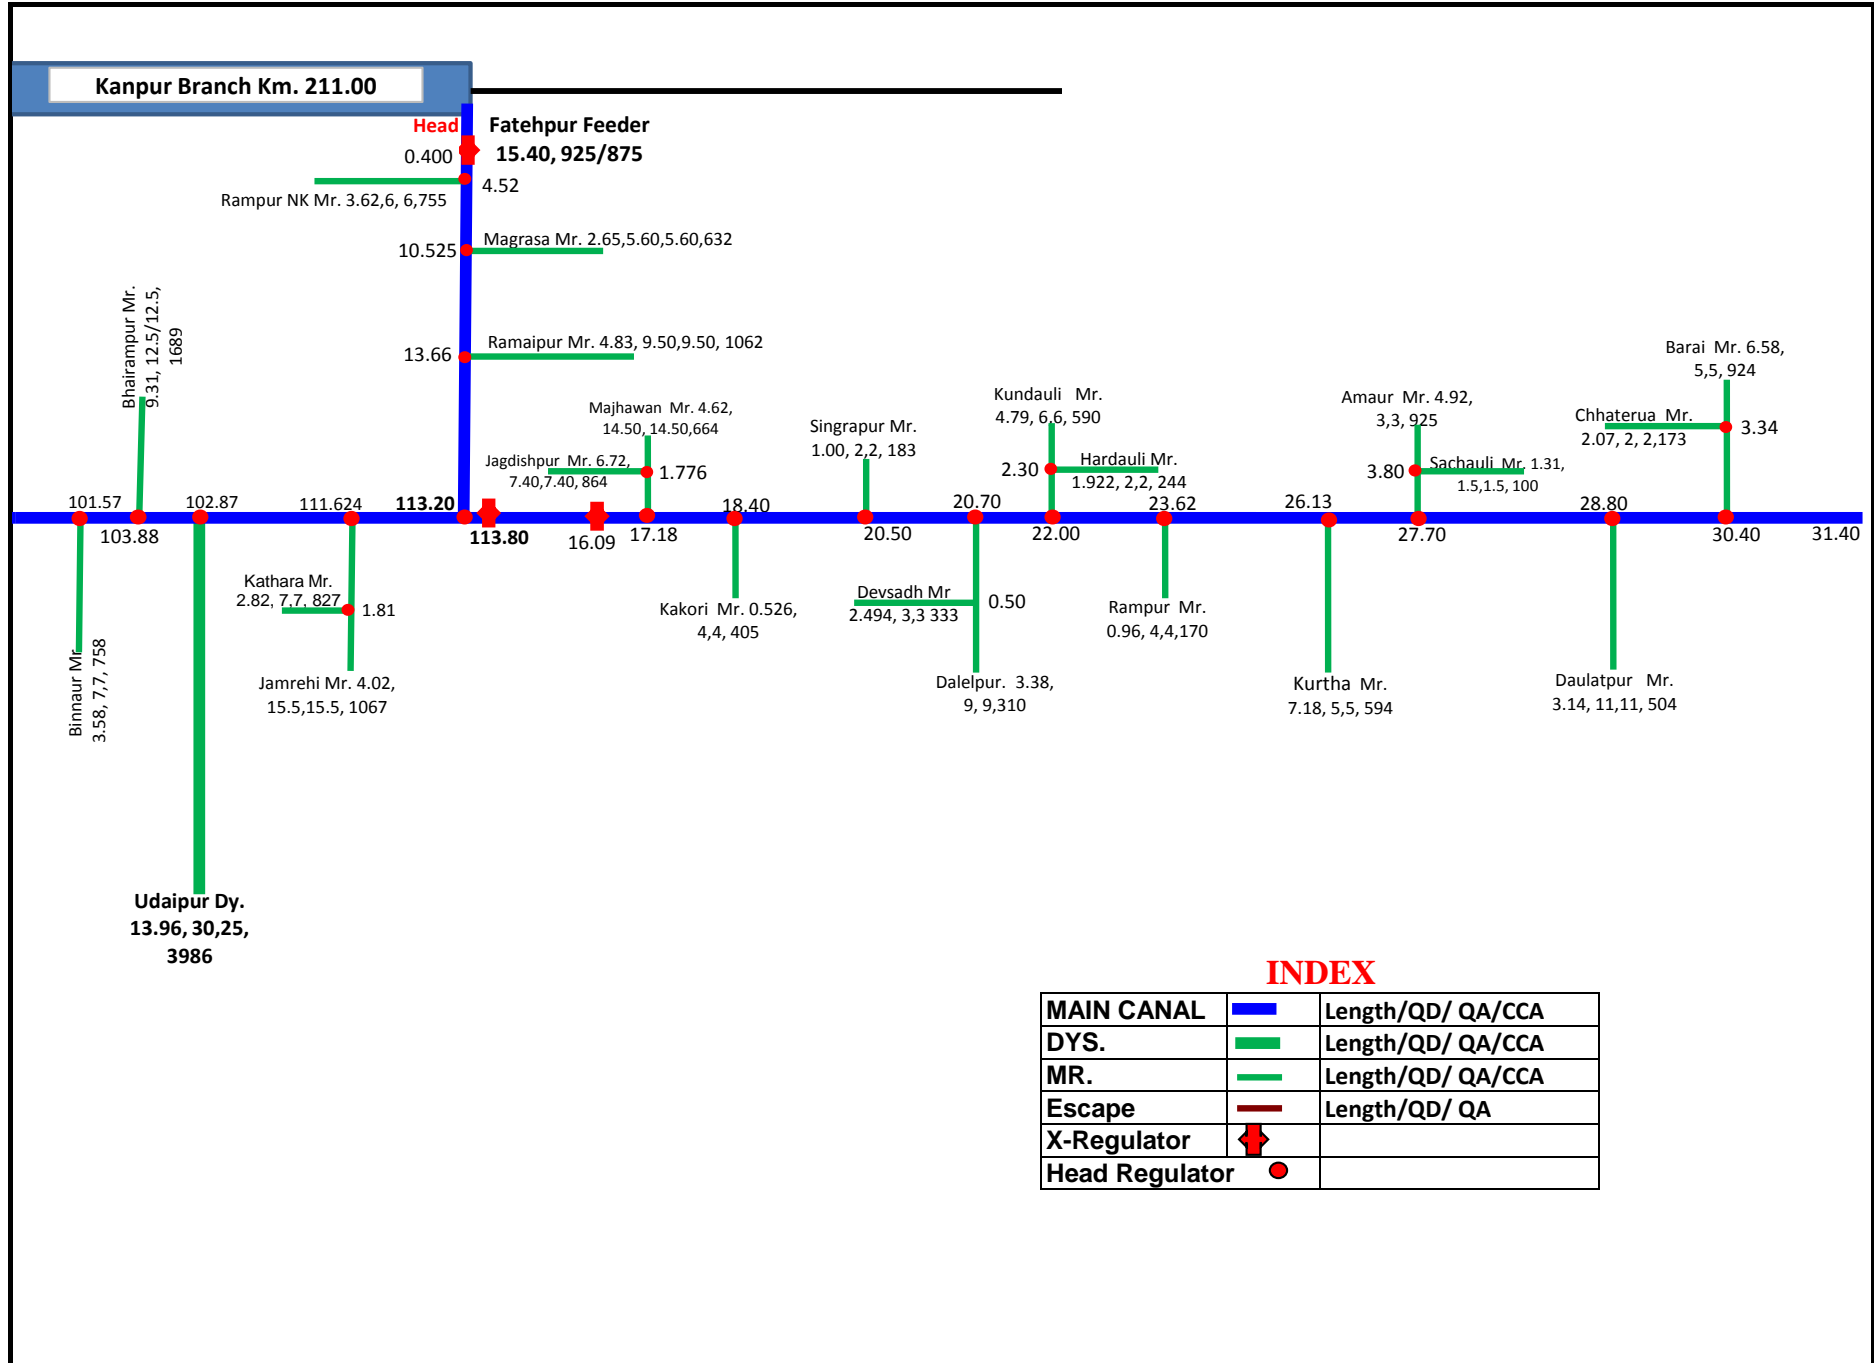

IRRIGATION DIV. KANPUR DEHAT (T-Diagram)

IRRIGATION WORKS CIRCLE, KANPUR

IRRIGATION DIV. KANPUR DEHAT (T-Diagram)

IRRIGATION WORKS CIRCLE, KANPUR

INDEX

MAIN CANAL	█	Length/QD/ QA/CCA
DYS.	█	Length/QD/ QA/CCA
MR.	▬	Length/QD/ QA/CCA
Escape	▬	Length/QD/ QA
X-Regulator	↕	
Head Regulator	●	