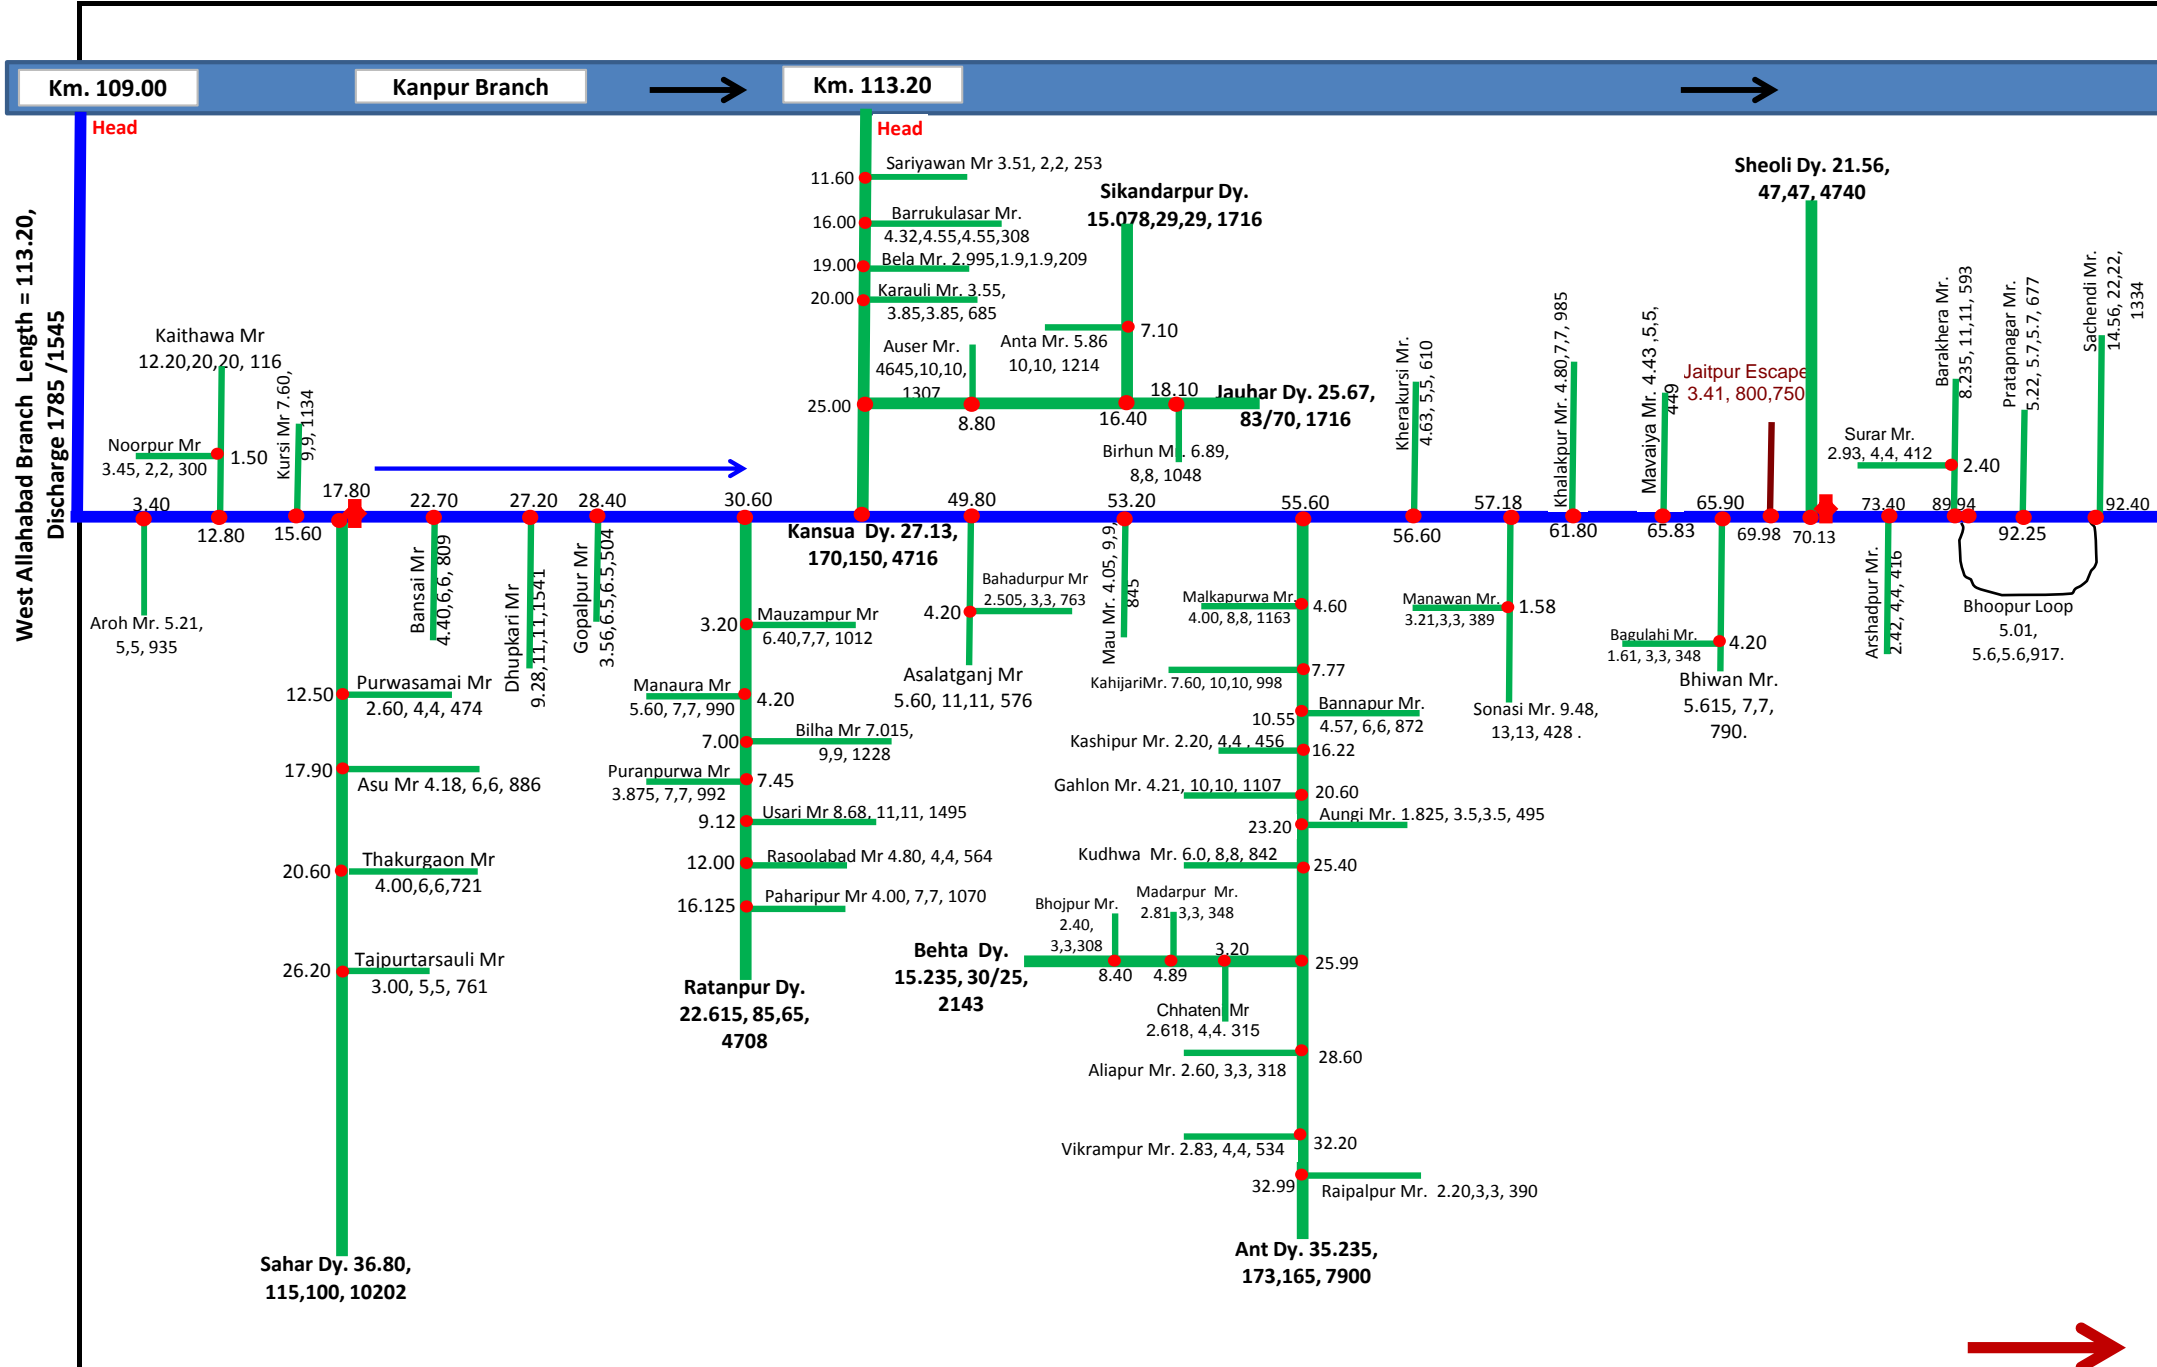

IRRIGATION DIV. KANPUR DEHAT (T-Diagram)

IRRIGATION WORKS CIRCLE, KANPUR

IRRIGATION DIV. KANPUR DEHAT (T-Diagram)

IRRIGATION WORKS CIRCLE, KANPUR

INDEX

MAIN CANAL	█	Length/QD/ QA/CCA
DYS.	█	Length/QD/ QA/CCA
MR.	▬	Length/QD/ QA/CCA
Escape	▬	Length/QD/ QA
X-Regulator	↕	
Head Regulator	●	